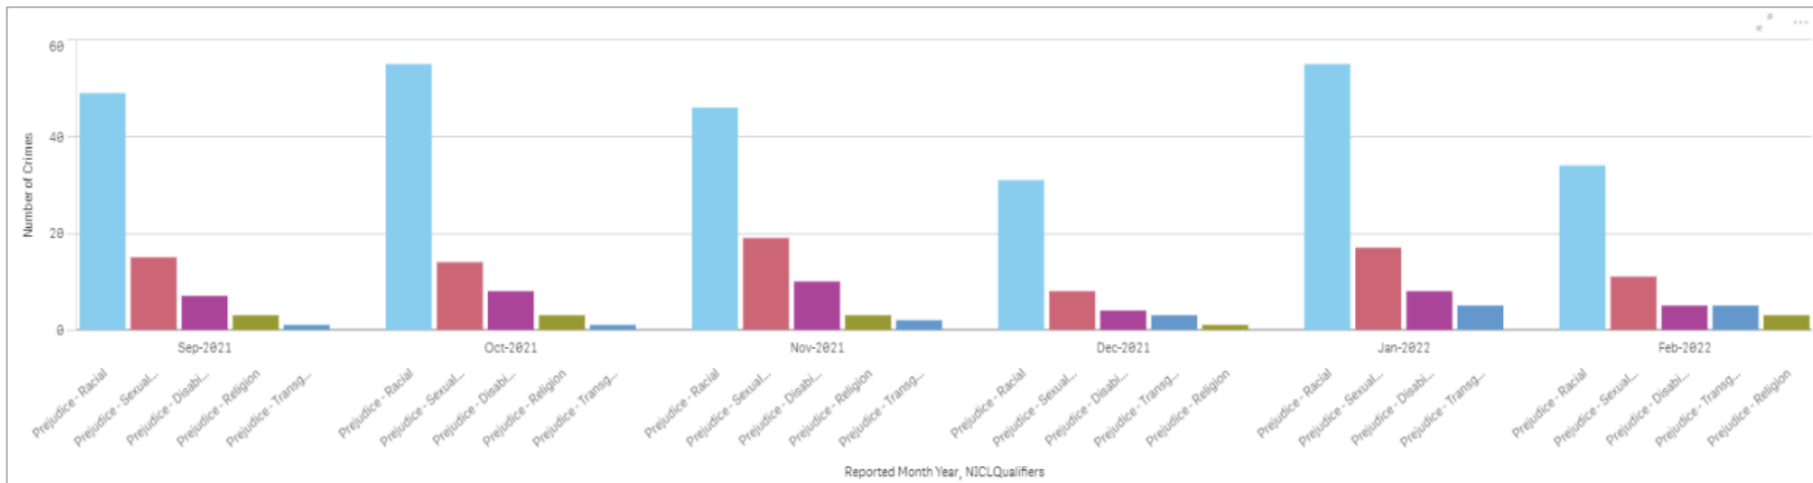

Performance – Hate Crime overview

Force

- Hate Crime volumes are within normal bounds. Summer highs have been slightly more extended which has resulted in year-on-year increases (133 crimes, +17.5%), largely within Sexual Orientation and Racial crimes. This extended summer high is reflective of the trend seen within overall crime volumes, but is now showing signs of returning to the norm.
- Formal Action Taken (previously "detection") rate is at 13.5%, down by 7.2% from the previous year. Whilst rates have remained stable across Sexual, religious, transgender or disability related hate crimes (<1% variance), Racially motivated crimes relating to public order are driving the loss in detection rate.

Chippenham CPT

	Number of Crimes	Change (number)	Change (%)
Total	84	18	18.4%
Prejudice – Racial	51	15	41.7%
Prejudice – Sexual orientation	14	3	27.3%
Prejudice - Disability	11	0	0.0%
Prejudice - Religion	3	-1	25.0%
Prejudice - Transgender	5	1	-25.0%

Year on year comparison April 2021 to March 2022 (note: an individual crime can be tagged with more than one prejudice type e.g. sexual orientation & transgender)

Force Hate Crime (6 months to March 2022)